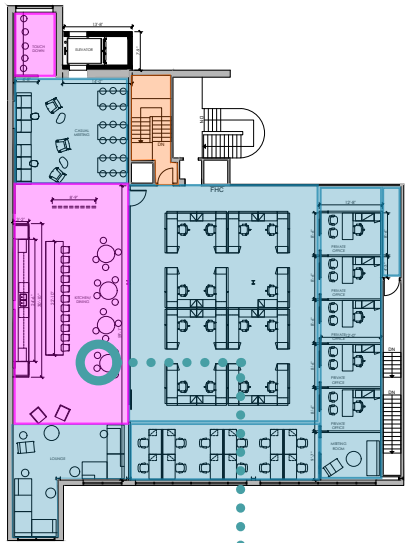

CARLSON
COMMONS

UNLOCK YOUR WORKPLACE POTENTIAL

10 CARLSON COURT

29,131 SF

CROWN

THE HIGH PERFORMER

EFFICIENT, FOCUSED,
BUILT FOR SUCCESS

- CARPET TILE
- LVT
- PORCELAIN TILE
- POLISHED CONCRETE
- DRYWALL PARTITION
- GLASS PARTITION
- WOOD SCREEN
- FABRIC CURTAIN
- SLAT CEILING
- BIOPHILIA FINISHED DRYWALL CEILING