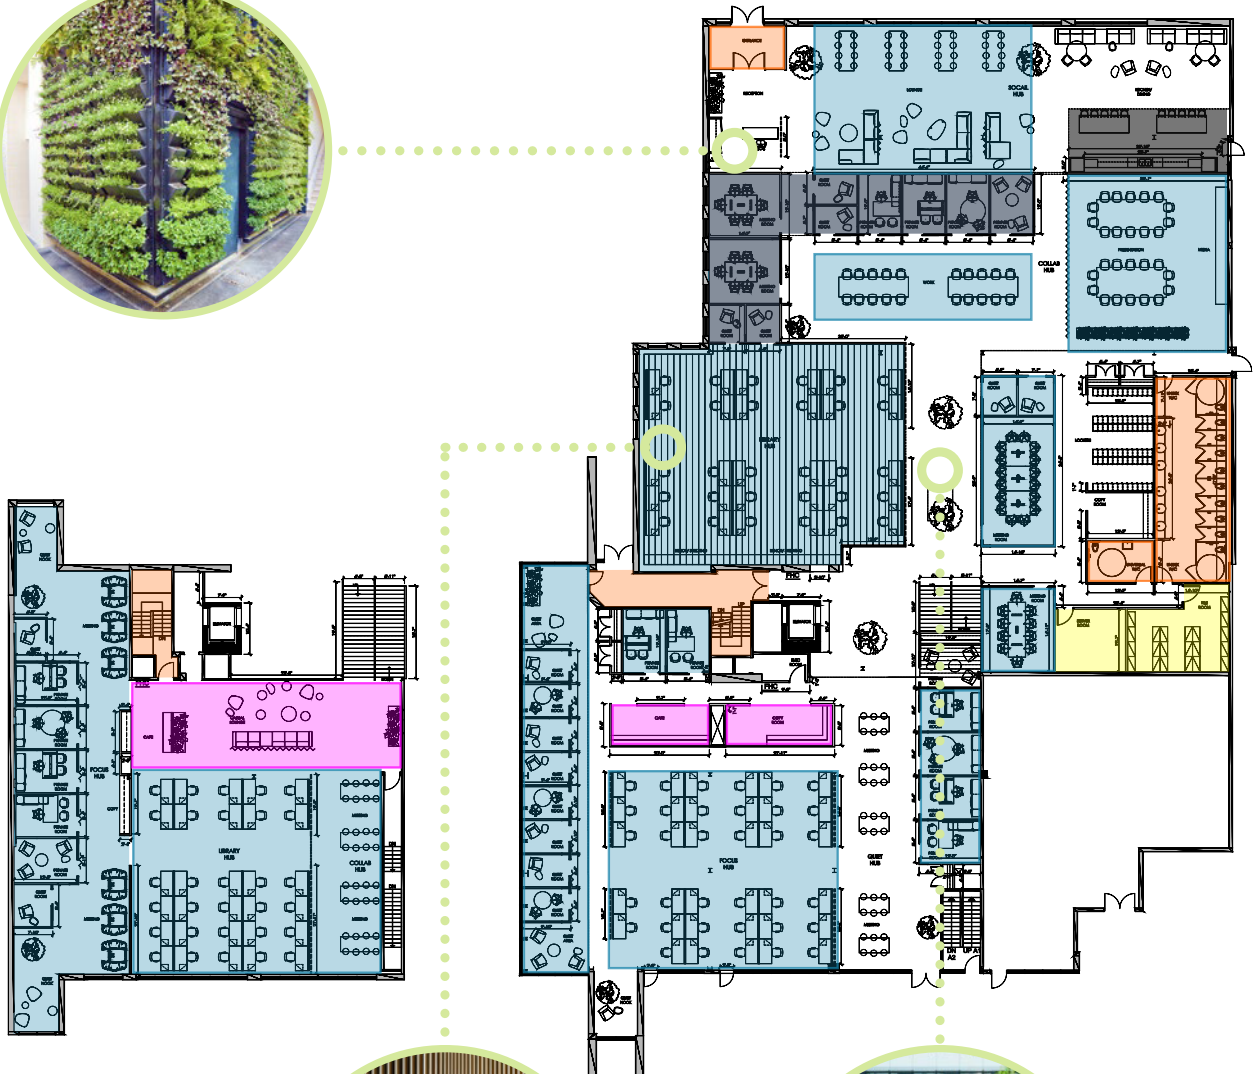

CARLSON
COMMONS

UNLOCK YOUR WORKPLACE POTENTIAL

10 CARLSON COURT

29,131 SF

CROWN

THE HIGH PERFORMER

EFFICIENT, FOCUSED,
BUILT FOR SUCCESS

- CARPET TILE
- LVT
- PORCELAIN TILE
- POLISHED CONCRETE
- DRYWALL PARTITION
- GLASS PARTITION
- WOOD SCREEN
- FABRIC CURTAIN
- SLAT CEILING
- BIOPHILIA FINISHED DRYWALL CEILING

THE HYBRID

ADAPTABLE, PRODUCTIVE,
BUILT FOR ANY SCENARIO

THE MAVERICK

REBELLIOUS, INDEPENDENT,
BUILT TO CHALLENGE THE STATUS QUO

- CARPET TILE
- LVT
- PORCELAIN TILE
- POLISHED CONCRETE
- DRYWALL PARTITION
- GLASS PARTITION
- WOOD SCREEN
- FABRIC CURTAIN
- SLAT CEILING
- BIOPHILIA FINISHED DRYWALL CEILING

THE PHILOSOPHER

STIMULATING, FORWARD THINKING,
BUILT FOR HOW PEOPLE WORK

- CARPET TILE
- LVT
- CXT
- PORCELAIN TILE
- POLISHED CONCRETE
- DRYWALL PARTITION
- GLASS PARTITION
- WOOD SCREEN
- FABRIC CURTAIN
- SLAT CEILING
- BIOPHILIA FINISHED DRYWALL CEILING