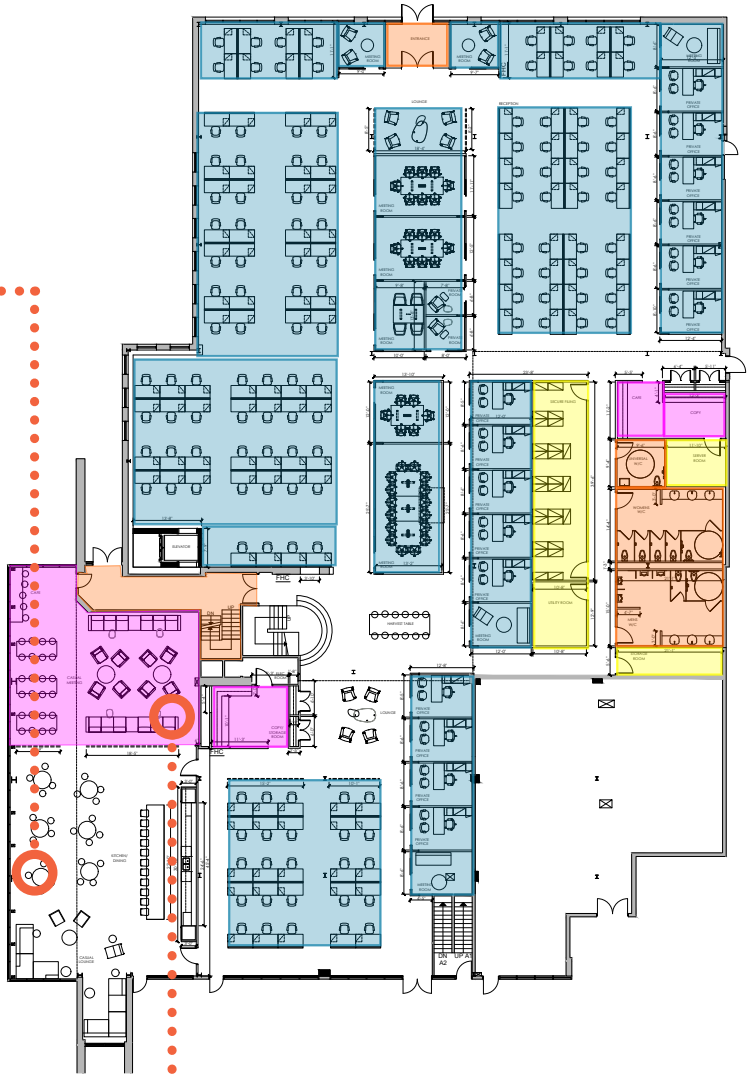

THE HYBRID

ADAPTABLE, PRODUCTIVE,
BUILT FOR ANY SCENARIO