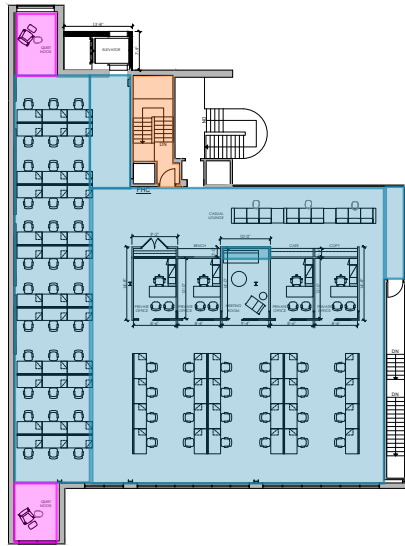

THE HYBRID

ADAPTABLE, PRODUCTIVE,
BUILT FOR ANY SCENARIO