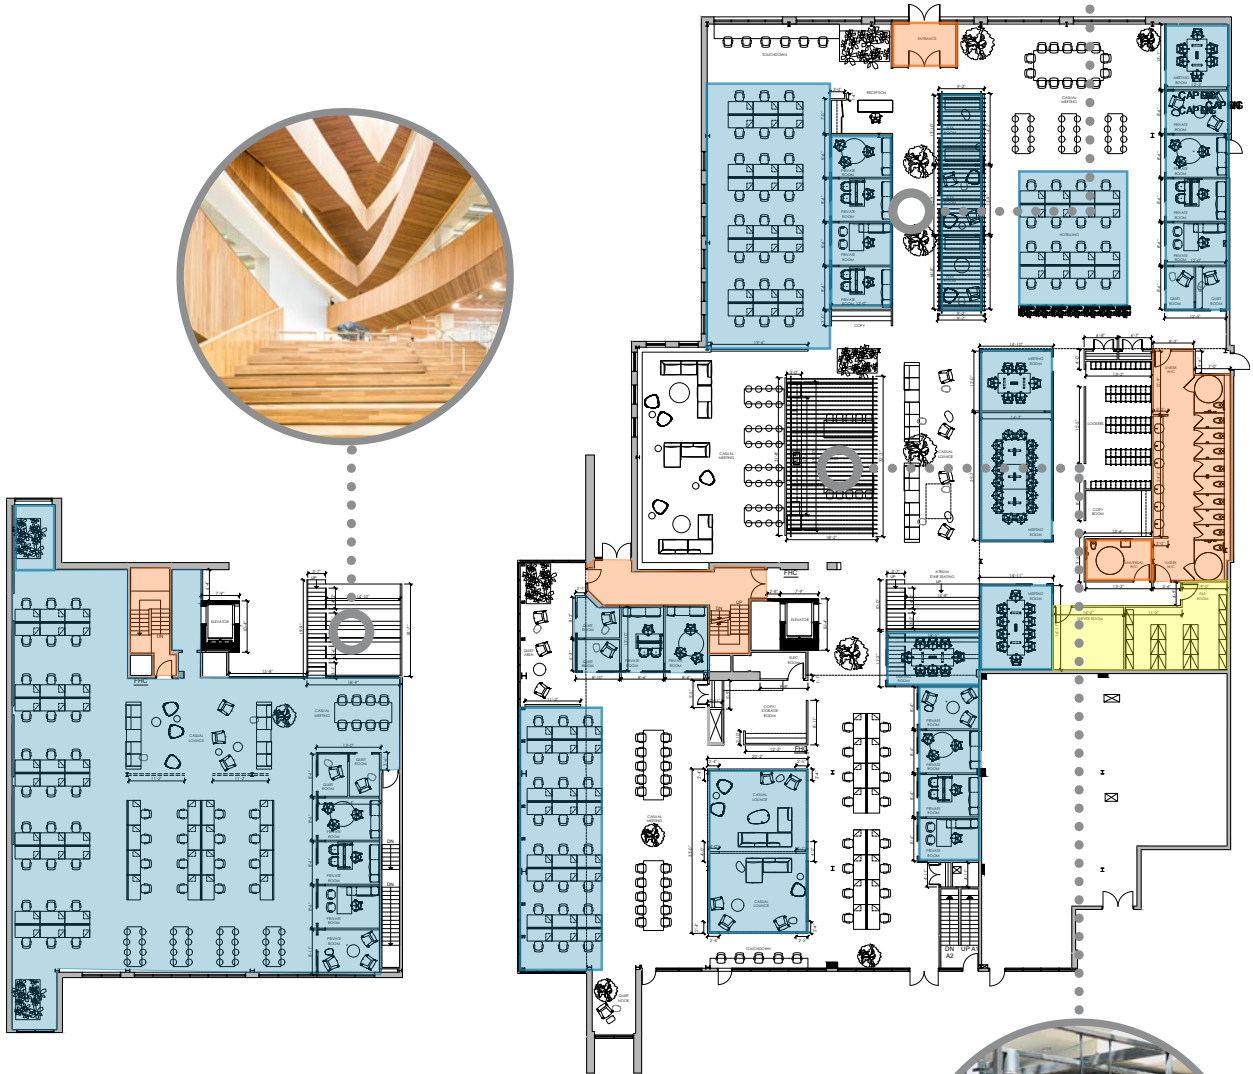

CARLSON
COMMONS

UNLOCK YOUR WORKPLACE POTENTIAL

10 CARLSON COURT

29,131 SF

CROWN

THE HIGH PERFORMER

EFFICIENT, FOCUSED,
BUILT FOR SUCCESS

- CARPET TILE
- LVT
- PORCELAIN TILE
- POLISHED CONCRETE
- DRYWALL PARTITION
- GLASS PARTITION
- WOOD SCREEN
- FABRIC CURTAIN
- SLAT CEILING
- BIOPHILIA FINISHED DRYWALL CEILING

THE HYBRID

ADAPTABLE, PRODUCTIVE,
BUILT FOR ANY SCENARIO

THE MAVERICK

REBELLIOUS, INDEPENDENT,
BUILT TO CHALLENGE THE STATUS QUO

- CARPET TILE
- LVT
- PORCELAIN TILE
- POLISHED CONCRETE
- DRYWALL PARTITION
- GLASS PARTITION
- WOOD SCREEN
- FABRIC CURTAIN
- SLAT CEILING
- BIOPHILIA FINISHED DRYWALL CEILING