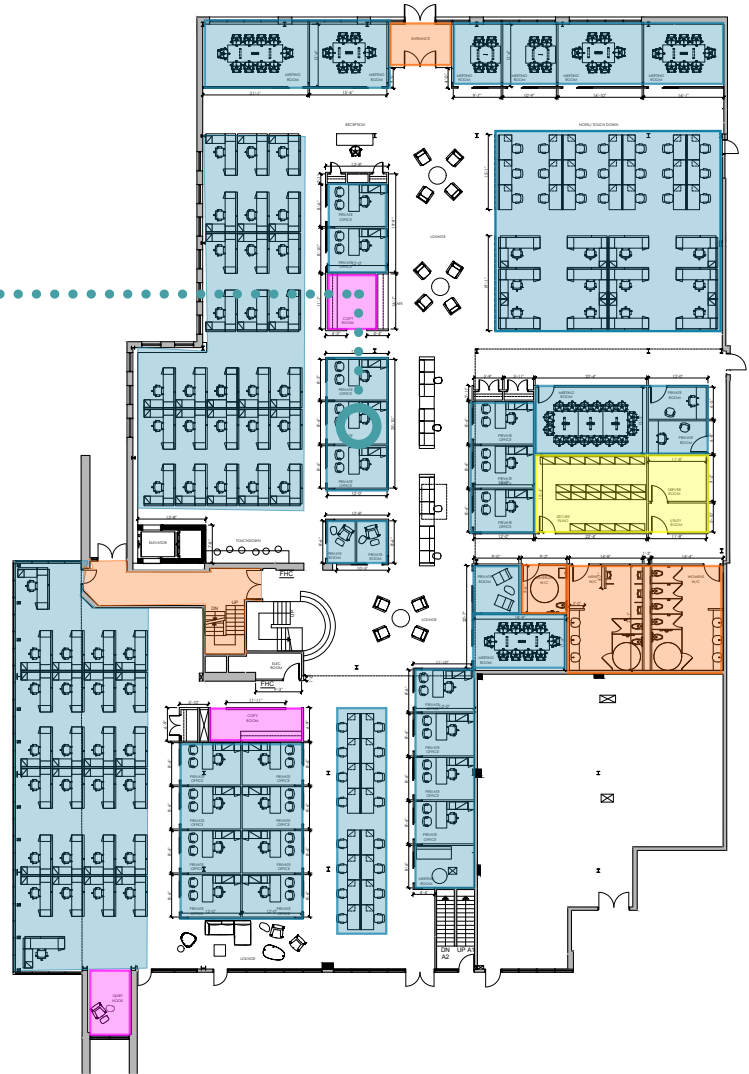

CARLSON
COMMONS

UNLOCK YOUR WORKPLACE POTENTIAL

10 CARLSON COURT

29,131 SF

CROWN

THE HIGH PERFORMER

EFFICIENT, FOCUSED,
BUILT FOR SUCCESS

- CARPET TILE
- LVT
- PORCELAIN TILE
- POLISHED CONCRETE
- DRYWALL PARTITION
- GLASS PARTITION
- WOOD SCREEN
- FABRIC CURTAIN
- SLAT CEILING
- BIOPHILIA FINISHED DRYWALL CEILING